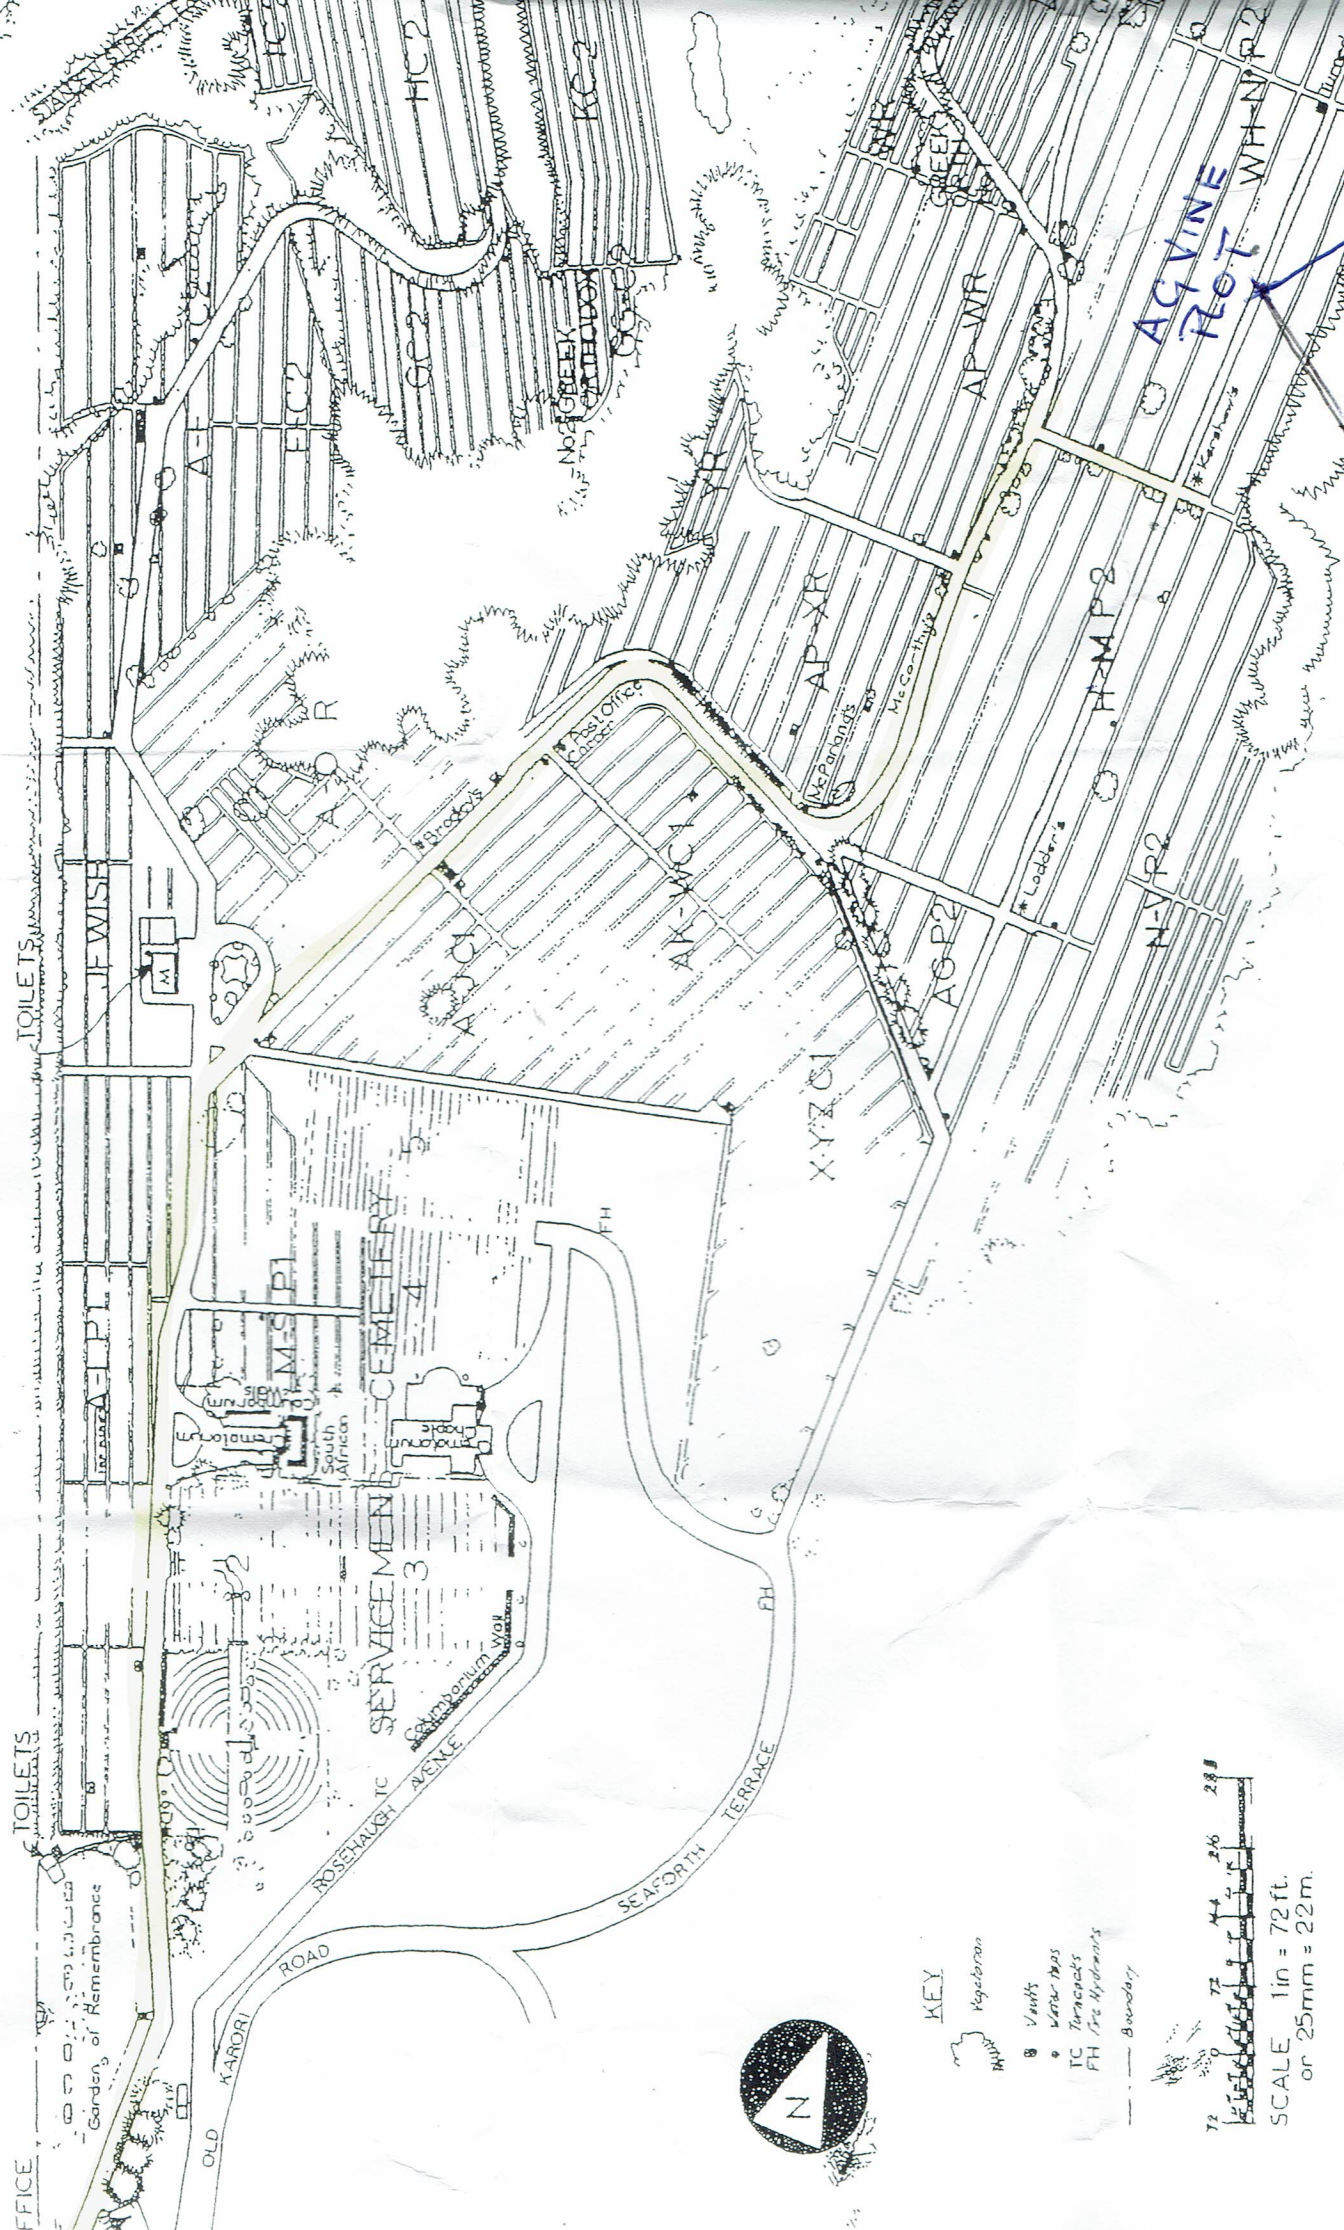

# KARORI CEMETERY

- KEY**
- Vegetation
  - Paths
  - Walls
  - Trenches
  - Fire Hydrants
  - Boundary

SCALE 1 in = 72 ft.  
or 25mm = 22m.